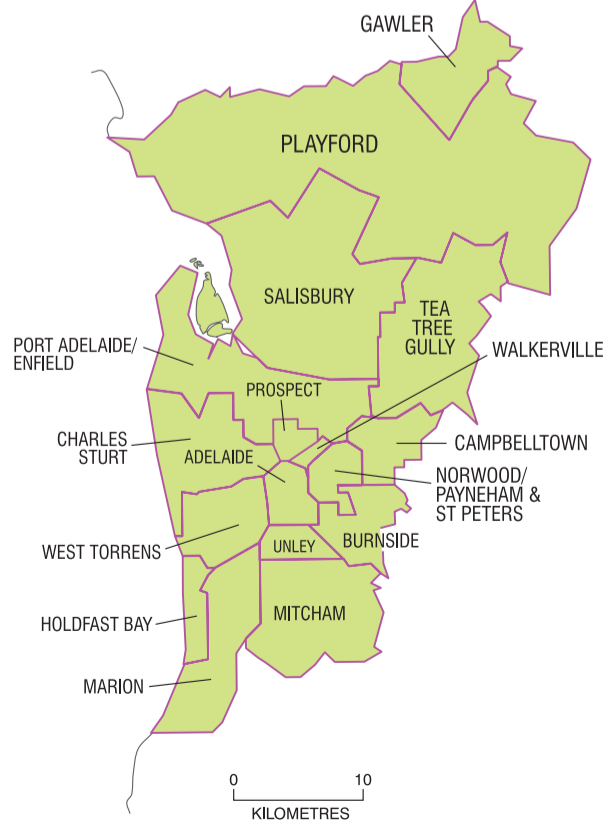

SOUTH AUSTRALIA

SOUTH AUSTRALIAN ABORIGINAL LOCAL GOVERNMENT BODIES

- 1 Anangu Pitjantjatjara
- 2 Gerard
- 3 Maralinga Tjarutja
- 4 Nepabunna
- 5 Yalata

0 200

Adelaide Surrounds

See Adelaide Urban

Adelaide Urban