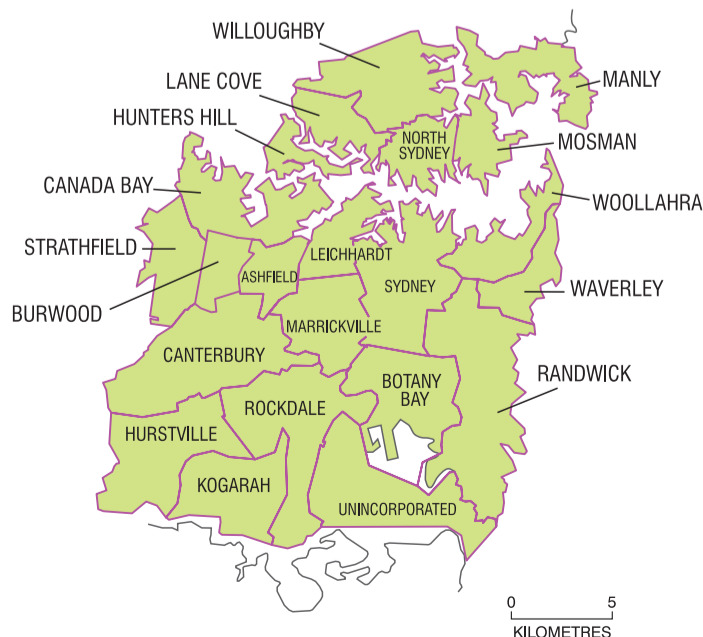

NEW SOUTH WALES

Sydney Surrounds

Sydney Urban

Local Government Area boundary

Building Australia's Future

www.abcb.gov.au

Last amended: May 2009

Developed from a map produced by the Bureau of Meteorology