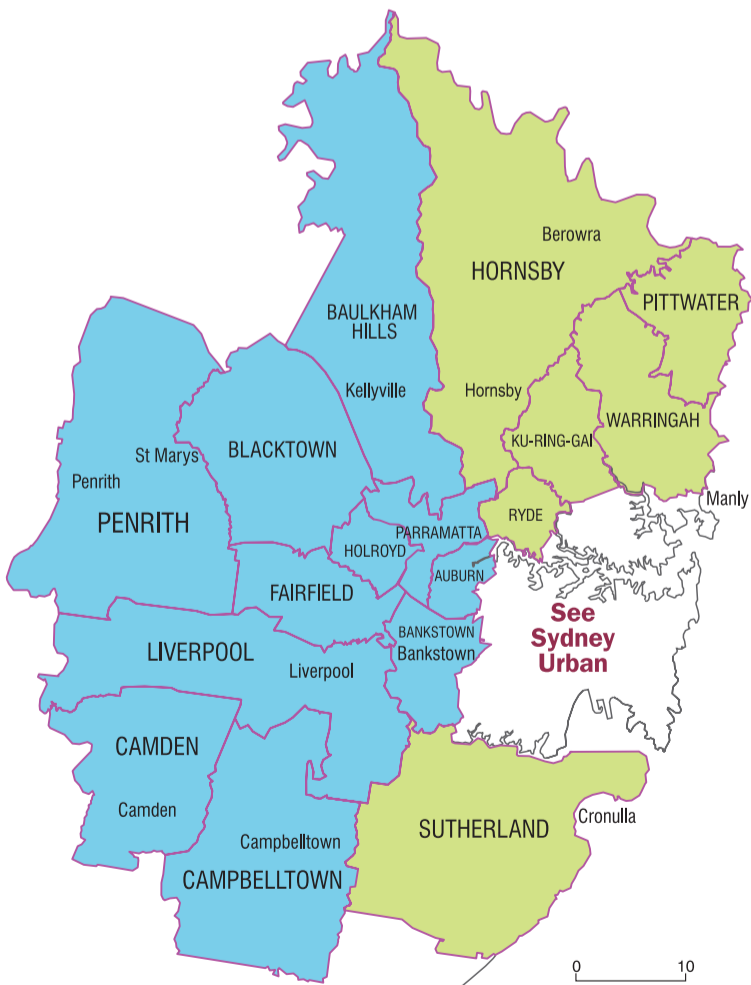

NEW SOUTH WALES

Sydney Surrounds

Sydney Urban

Local Government Area boundary

Building Australia's Future

www.abcb.gov.au

Last amended: May 2009

Developed from a map produced by the Bureau of Meteorology