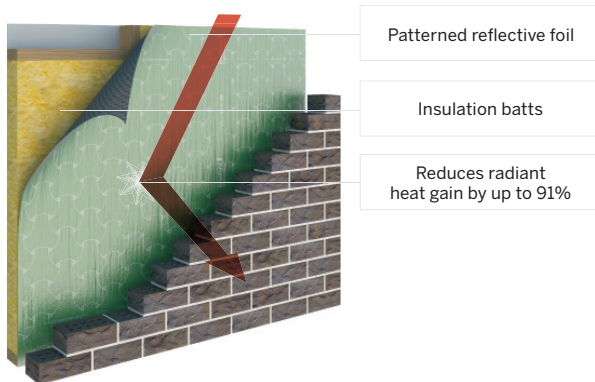

Thermoseal™ Wall Wrap XP boosts the thermal performance of your walls, making your home more comfortable and more energy efficient. Unlike conventional wall wraps, it has a unique, patterned reflective foil surface that can reduce radiant heat gain by up to 91%. Ask your builder for Bradford™ Thermoseal™ Wall Wrap XP – the ideal protective second skin™ for warm climates.

Benefits of Wall Wrap XP

- o **Increase energy efficiency** Thermoseal Wall Wrap XP improves energy efficiency by reducing radiant heat gain and boosting the walls thermal performance.
- o **Reduce moisture entry** Thermoseal Wall Wrap XP can reduce moisture entry through the wall, helping prevent structural damage to the frame and allowing wall insulation to perform at the specified R-Value.
- o **Reduce draughts** Thermoseal Wall Wrap XP reduces draughts through the wall frame and around wall insulation. Reducing air infiltration is proven to make a home more comfortable and helps insulation work more efficiently.

Make sure your builder uses genuine Bradford Thermoseal Wall Wrap XP

For walls with insulation batts specify:

Thermoseal Wall Wrap XP

Product Code: 124652