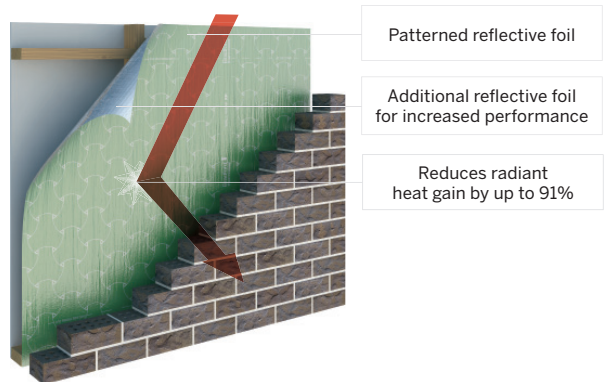

For walls without insulation batts specify:

Thermoseal Wall Wrap XP PLUS

Product Code: 137041